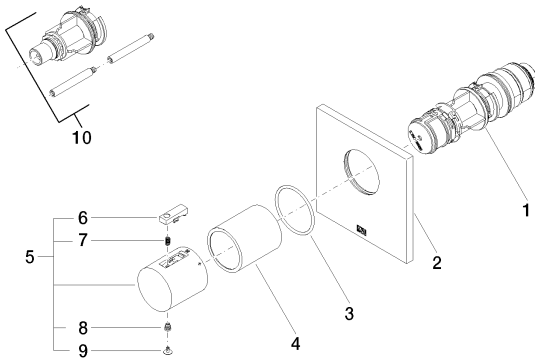

### Required article

NO IMAGE

AVAILABLE

35 503 970-90 0010

xTOOL Concealed thermostat  
rough without volume control

Bathtub - CL.1

xTOOL Concealed thermostat without volume control 1/2" - polished chrome

Article number: 36 501 780-00

### Spare parts list

Number	Item Number	Designation	Number of units
1	90 15 02 063 00 90	cartridge	1
2	09 11 02 196-00	cover	1
3	09 14 10 049 90	seal	1
4	09 21 02 112-00	sleeve	1
5	04 17 33 004 01-00	handle	1
6	09 21 33 010-00	handle	1
7	09 16 02 027 90	spring	1
8	09 30 30 136 90	screw	1
9	09 31 20 049-00	plug	1
10	12 178 970 90	Extension 1-3/4" -	1