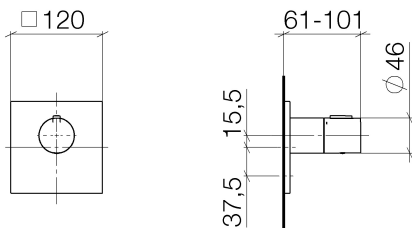

## Bathtub - CL.1

xTOOL Concealed thermostat without volume control 1/2" - polished chrome

Article number: 36 501 780-00

- Cover plate 4-3/4" x 4-3/4"
- Temperature control handle with safety lock at 100 °F/ 38°C
- Thermostat cartridge
- NOTE: Important! Due to minimum rough-in requirements, a framing of 2 x 6 studs may be needed.

## Dimensional drawing

All dimensions in mm / inch = mm x 0,0394

Bathtub - CL.1

xTOOL Concealed thermostat without volume control 1/2" - polished chrome

Article number: 36 501 780-00